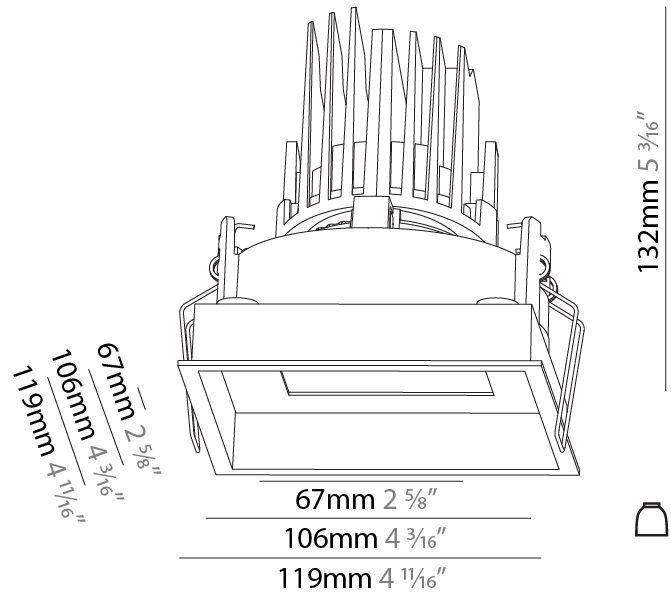

GENERAL

Series: Bioniq
Subseries: Bioniq Square Adjustable Comfort
Brand: Prolight
Division: Architectural
Mounting Type: Recessed
Mounting Location: Ceiling
Subcategory: Downlight

PHYSICAL

Shape: Square
Length (mm): 119
Length (in): 4 11/16
Width (mm): 119
Width (in): 4 11/16
Depth (mm): 132
Depth (in): 5 3/16
Ceiling Thickness (mm): 10 / 12.5 / 15
Ceiling Thickness (in): 3/8 or 1/2 or 9/16
Min. Recessing Depth (mm): 150
Min. Recessing Depth (in): 5 7/8
Light Distribution: Adjustable / Downlight
Weight (kg): 0.607
Weight (lbs): 1.34
Fixture Finish: SSR / BKV / CWI / CRY / HAB / LAG / UFT / ITA / RUA / RUR / MIC / FTG / MYG / TWT / LOD / PUS / FRO / FUP / KIA / POP / BLS / SPG / MEY / GOH / GUM / CHC / COM / ABZ / JAG / OBR / MOS / ROR
Fixture Material: Aluminum Die Cast
Cut-out Measurements: 114mm / 4 1/2" x 114mm / 4 1/2"

ELECTRICAL

Lamp Type: LED (Zhaga Standard)
Total Output Wattage (W): 15
Dimming: Dali Dimming
Driver Included: No
Driver Location: Recessed Housing
Driver Type: Constant Current - 120Vac
Housing: See components
Input Voltage (V): 120
Constant Current (MA): 350

LED

Number of LEDs: 1
Color Temperature (°K): Warm Dim
Max. Delivered Lumen (lm): 760
Nominal Lumen (lm): 1140
CRI: >90 CRI
Lamp Life (hrs): 50000

OPTICAL

Reflector: 20 / 40 / 60
Adjustability: Rotational 355°; Tilt 30°

RATINGS AND CERTIFICATIONS

Certified By: Certified for North American Standards
IP rating: IP20